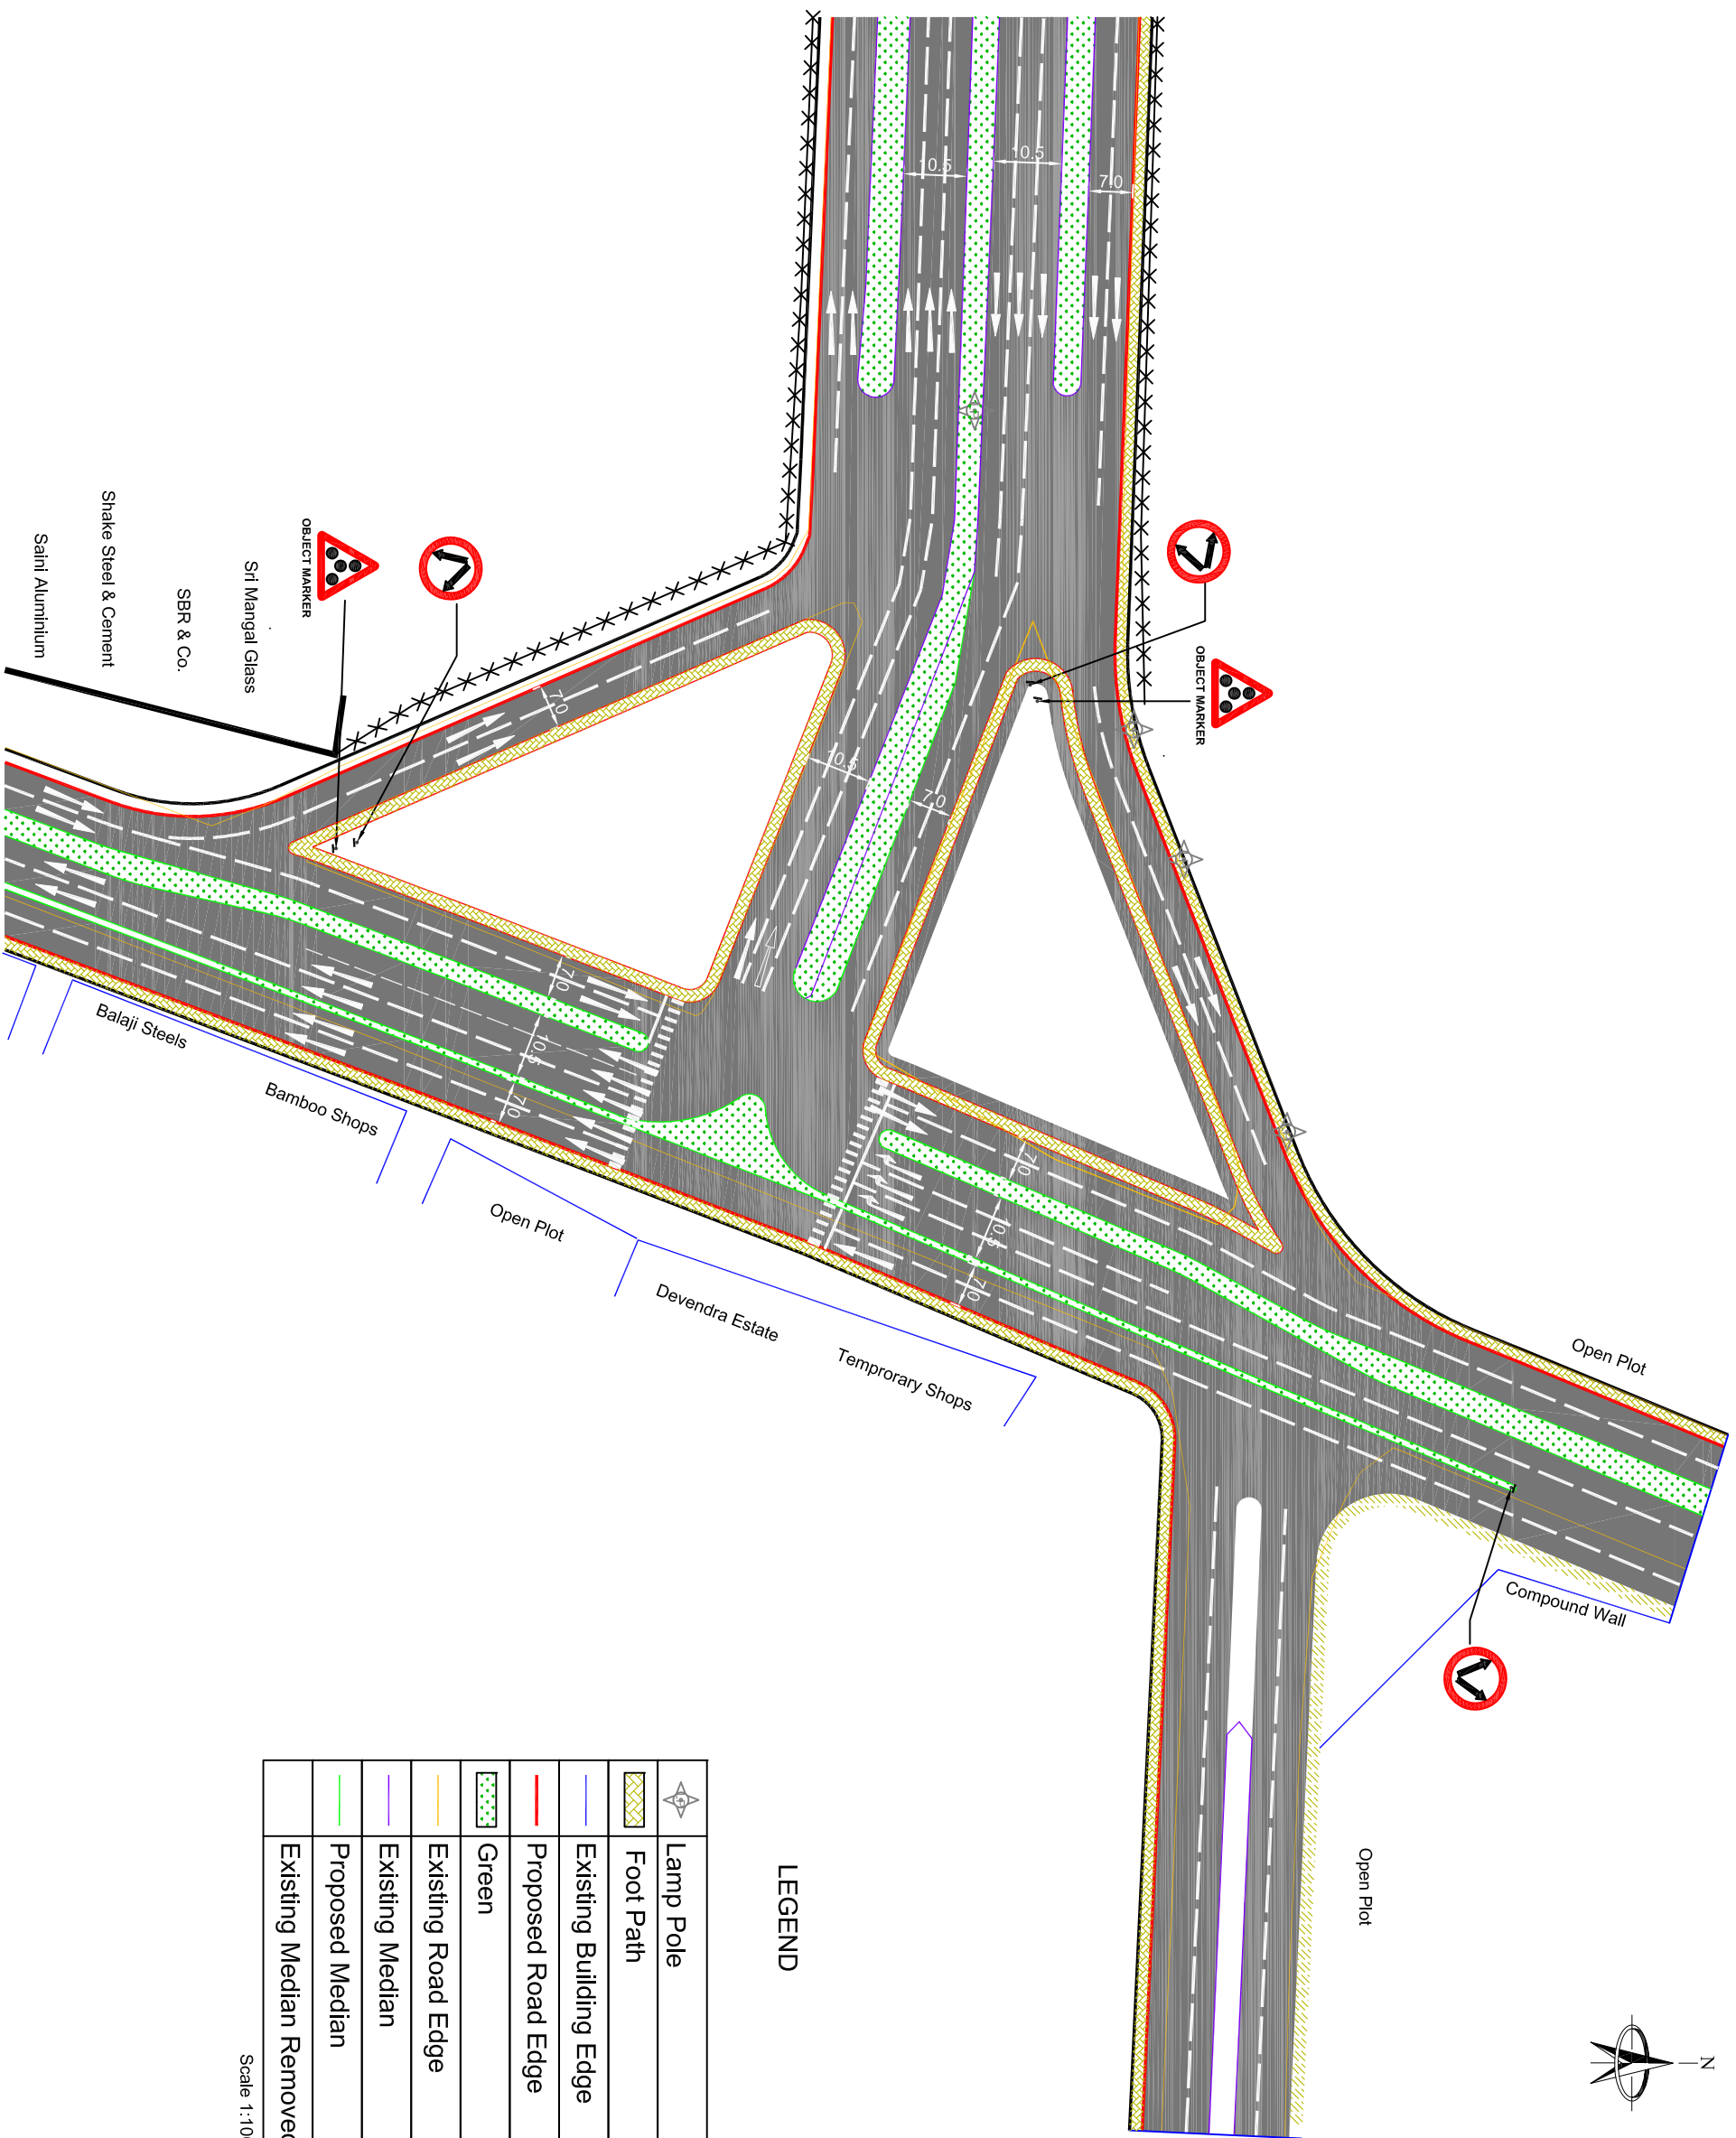

# Proposed Improvements to Manesar Chowk

## LEGEND

	Lamp Pole
	Foot Path
	Existing Building Edge
	Proposed Road Edge
	Green
	Existing Road Edge
	Existing Median
	Proposed Median
	Existing Median Removed

Scale 1:1000

Scale : Not To Scale